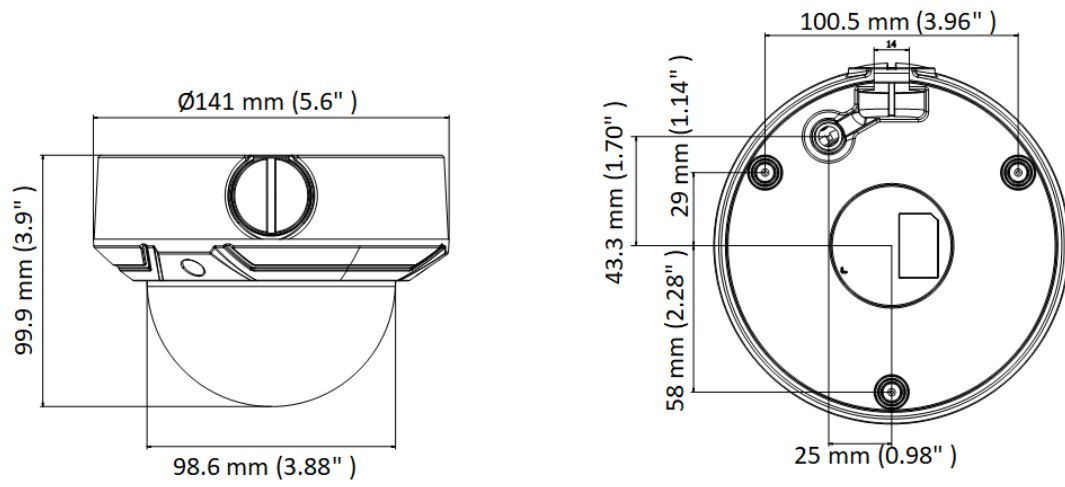

▪ Available Model

IPC-D640H-Z (2.8 to 12 mm)

▪ Dimension

Unit: mm (inch)

▪ Accessory

▪ Optional

<p>HIA-B402-135 Wall Mount</p>	<p>HIA-B101-135 Pendant Mount</p>	<p>HIA-J104-DM21 Junction Box</p>	<p>HIA-P102 Rain Shade</p>	<p>HIA-B404 Wall Mount</p>
				
<p>HIA-J203-DM23 Inclined ceiling Junction Box</p>	<p>HIA-B301 Vertical Pole Mount</p>	<p>HIA-B201 Corner Mount</p>	<p>D20-AP Adapter Plate</p>	<p>HIA-B501 In-ceiling Mount</p>
				
<p>HIA-P103 Rain Shade</p>	<p>HIA-B402-135B Wall Mount</p>			
				