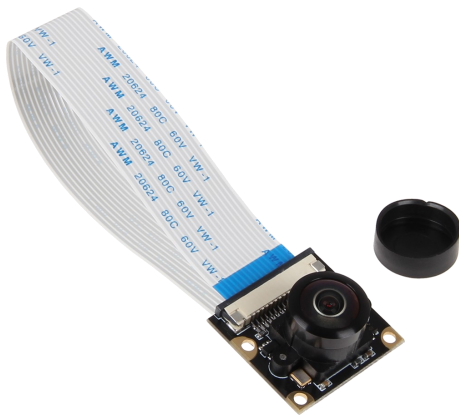

5 MP WIDE ANGLE CAMERA FOR RASPBERRY PI

rb-camera-WW2

The wide-angle camera stands out through its high quality images.

It has an OV5647 chip and a resolution of 5 MegaPixels.

The scope of delivery contains a 16 cm cable for the connection with the camera interface and the Raspberry Pi.

MAIN FEATURES

Model	5 MP wide angle camera for Raspberry Pi
Resolution	2952 x 1944 (5MP)
Type of sensor	CMOS
Chip	OV5647
Dimensions	25 x 24 x 16,5 mm
Scope of delivery	5 MP wide angle camera, ribbon cable

FURTHER SPECIFICATIONS

Focal distance	0.87 mm
Viewing angle	200 °
Aperture	2,0
Length of cable	16 cm

FURTHER DETAILS

Article No.	rb-camera-WW2
EAN	4250236815864
Customs tariff No.	8473302000