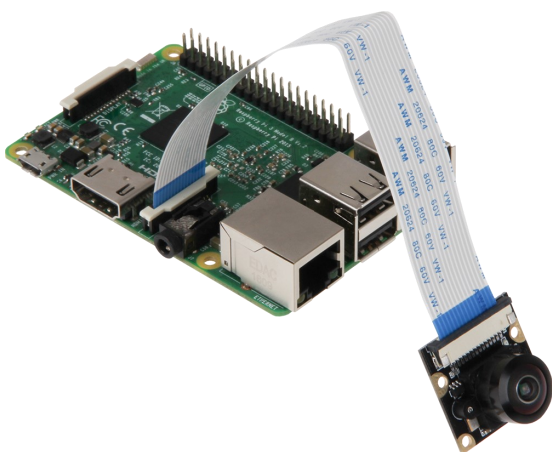

5 MP WIDE ANGLE CAMERA FOR RASPBERRY PI

rb-camera-WW2

The wide-angle camera stands out through its high quality images.

It has an OV5647 chip and a resolution of 5 MegaPixels.

The scope of delivery contains a 16 cm cable for the connection with the camera interface and the Raspberry Pi.

MAIN FEATURES

Model	5 MP wide angle camera for Raspberry Pi
Resolution	2952 x 1944 (5MP)
Type of sensor	CMOS
Chip	OV5647
Dimensions	25 x 24 x 16,5 mm
Scope of delivery	5 MP wide angle camera, ribbon cable

FURTHER SPECIFICATIONS

Focal distance	0.87 mm
Viewing angle	200 °
Aperture	2,0
Length of cable	16 cm

FURTHER DETAILS

Article No.	rb-camera-WW2
EAN	4250236815864
Customs tariff No.	8473302000