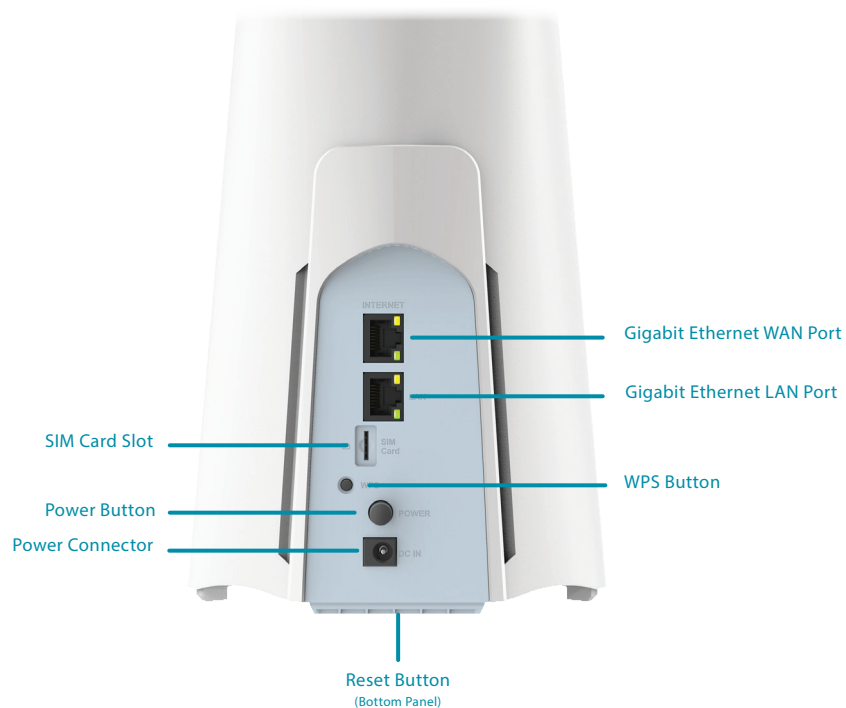

Network Setup

Rear Panel