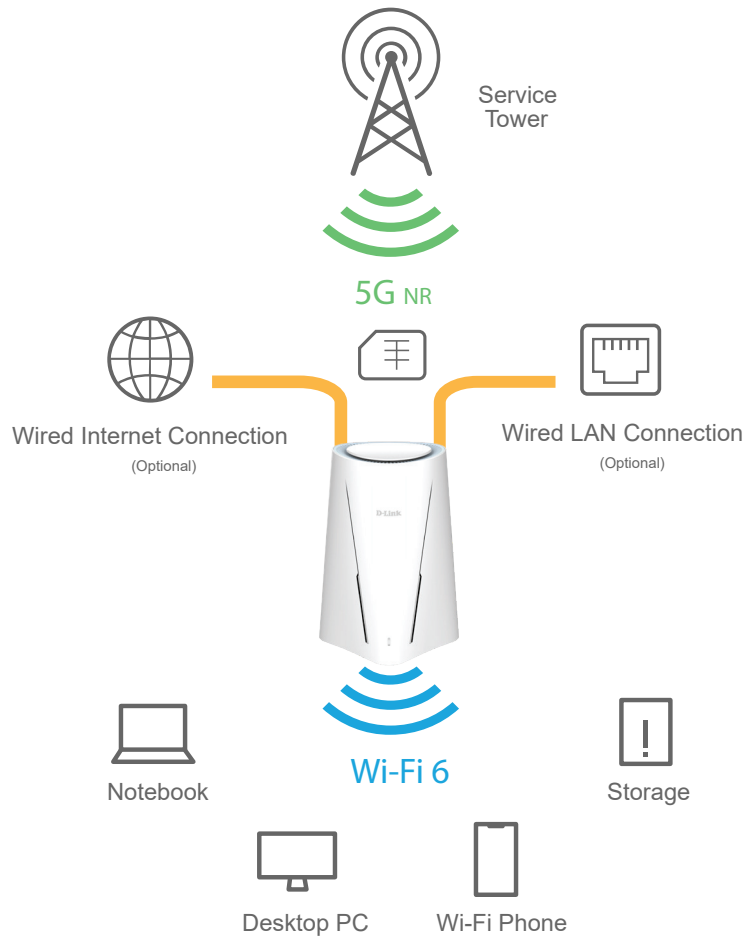

Network Setup