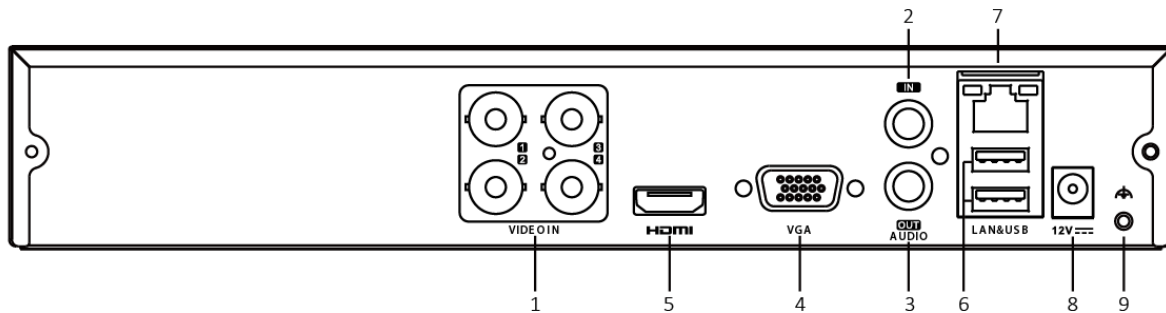

Physical Interface

*: The rear panel of DVR-208U-K1 provides 8 video input interfaces.

No.	Description	No.	Description
1	Video and Audio in	6	USB Interface
2	AUDIO IN	7	Network Interface
3	AUDIO OUT	8	Power Supply
4	VGA	9	GND
5	HDMI		

Available Model

DVR-204U-K1, DVR-208U-K1