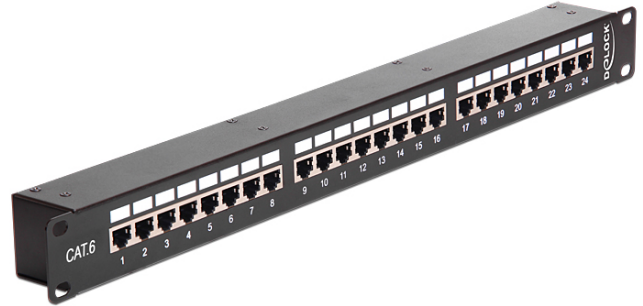

Delock 19" Coupler Patch Panel 24 Port Cat.6

Description

This Patch Panel by Delock can be mounted in a 19" rack. The jacks on the front and rear of the panel provide convenient connections for patch cable.

Specification

- Connector: 24 x RJ45 jack (front) > 24 x RJ45 jack (rear), 1:1 connected
- Shielded (Cat.6)
- For mounting in 19" racks, 1 U
- Printed name plate
- Color: Black
- Dimensions (LxWxH): ca. 482.6 x 44.0 x 44.0 mm

Item no. 43295

EAN: 4043619432950
Country of origin: China
Package: • White Box

Package content

- Coupler Patch Panel

Images