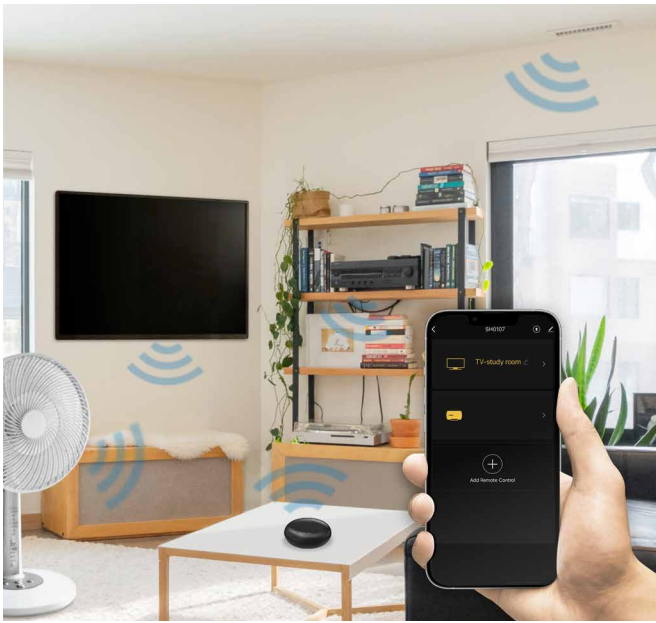

### Build Your Smart Home

Control your television or IR-controlled AC/fan via free smartphone app using Wi-Fi connection.

### App Remote Control

Smart IR Controller can be controlled through your existing Wi-Fi network via the free *Smart Life* or *Megos Smart Home* app.

Smart Life

Megos Smart Home

Download the free APP from the App Store or Google Play store.

Wi-Fi  
2.4 GHz

Schedule  
Setting

Family  
Sharing

Universal

IR  
Control

IP30

USB  
Powered

### Remote Control from Anywhere

Control your appliances from anywhere with your phone via the app, even if you're not at home.