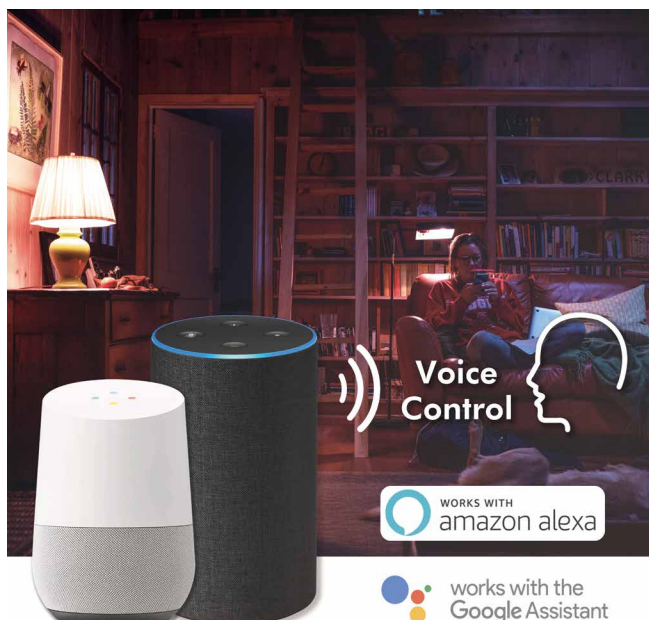

Works with Amazon Alexa and Google Home

Manage your home devices through voice control to make your life effortless.