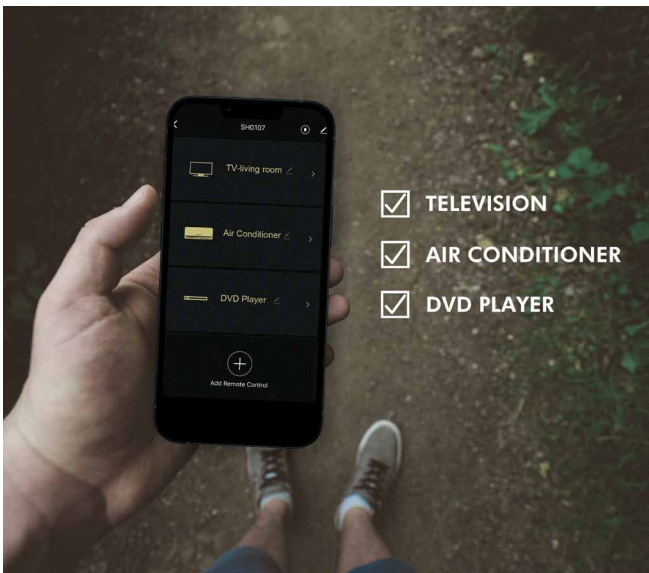

### Build Your Smart Home

Control your television or IR-controlled AC/fan via free smartphone app using Wi-Fi connection.

### App Remote Control

Smart IR Controller can be controlled through your existing Wi-Fi network via the free *Smart Life* or *Megos Smart Home* app.

Smart Life

Megos Smart Home

Download the free APP from the App Store or Google Play store.

Wi-Fi  
2.4 GHz

Schedule  
Setting

Family  
Sharing

Universal

IR  
Control

IP30

USB  
Powered

### All-in One Control

Activate air conditioner, TV, fan, DVD player, set top box and many other infrared device with LogiLink Smart IR Controller.