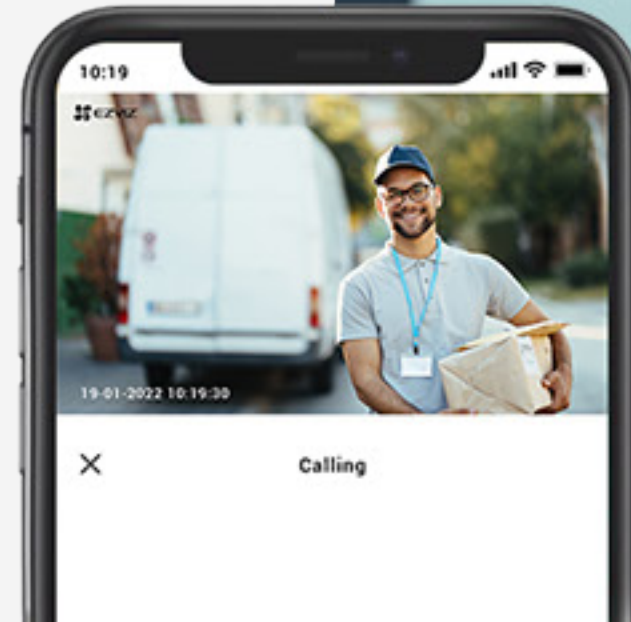

## On-device AI for smarter detection

The camera's on-board AI algorithm helps it identify moving people and vehicles in particular. It reduces alerts caused by falling leaves or flying insects, and informs you when someone parks in your property area without permission.

## A vigilant guard that works 24/7

---

The camera features the active defense function to provide an extra layer of protection. Upon detection of intruders, the camera will set off a loud siren and flash two spotlights<sup>3</sup> for on-site deterrence.

## Greeting can be this easy

---

Enjoy two-way communications by simply using your phone. Or, pre-record specific voice messages that automatically play when people are detected on camera.