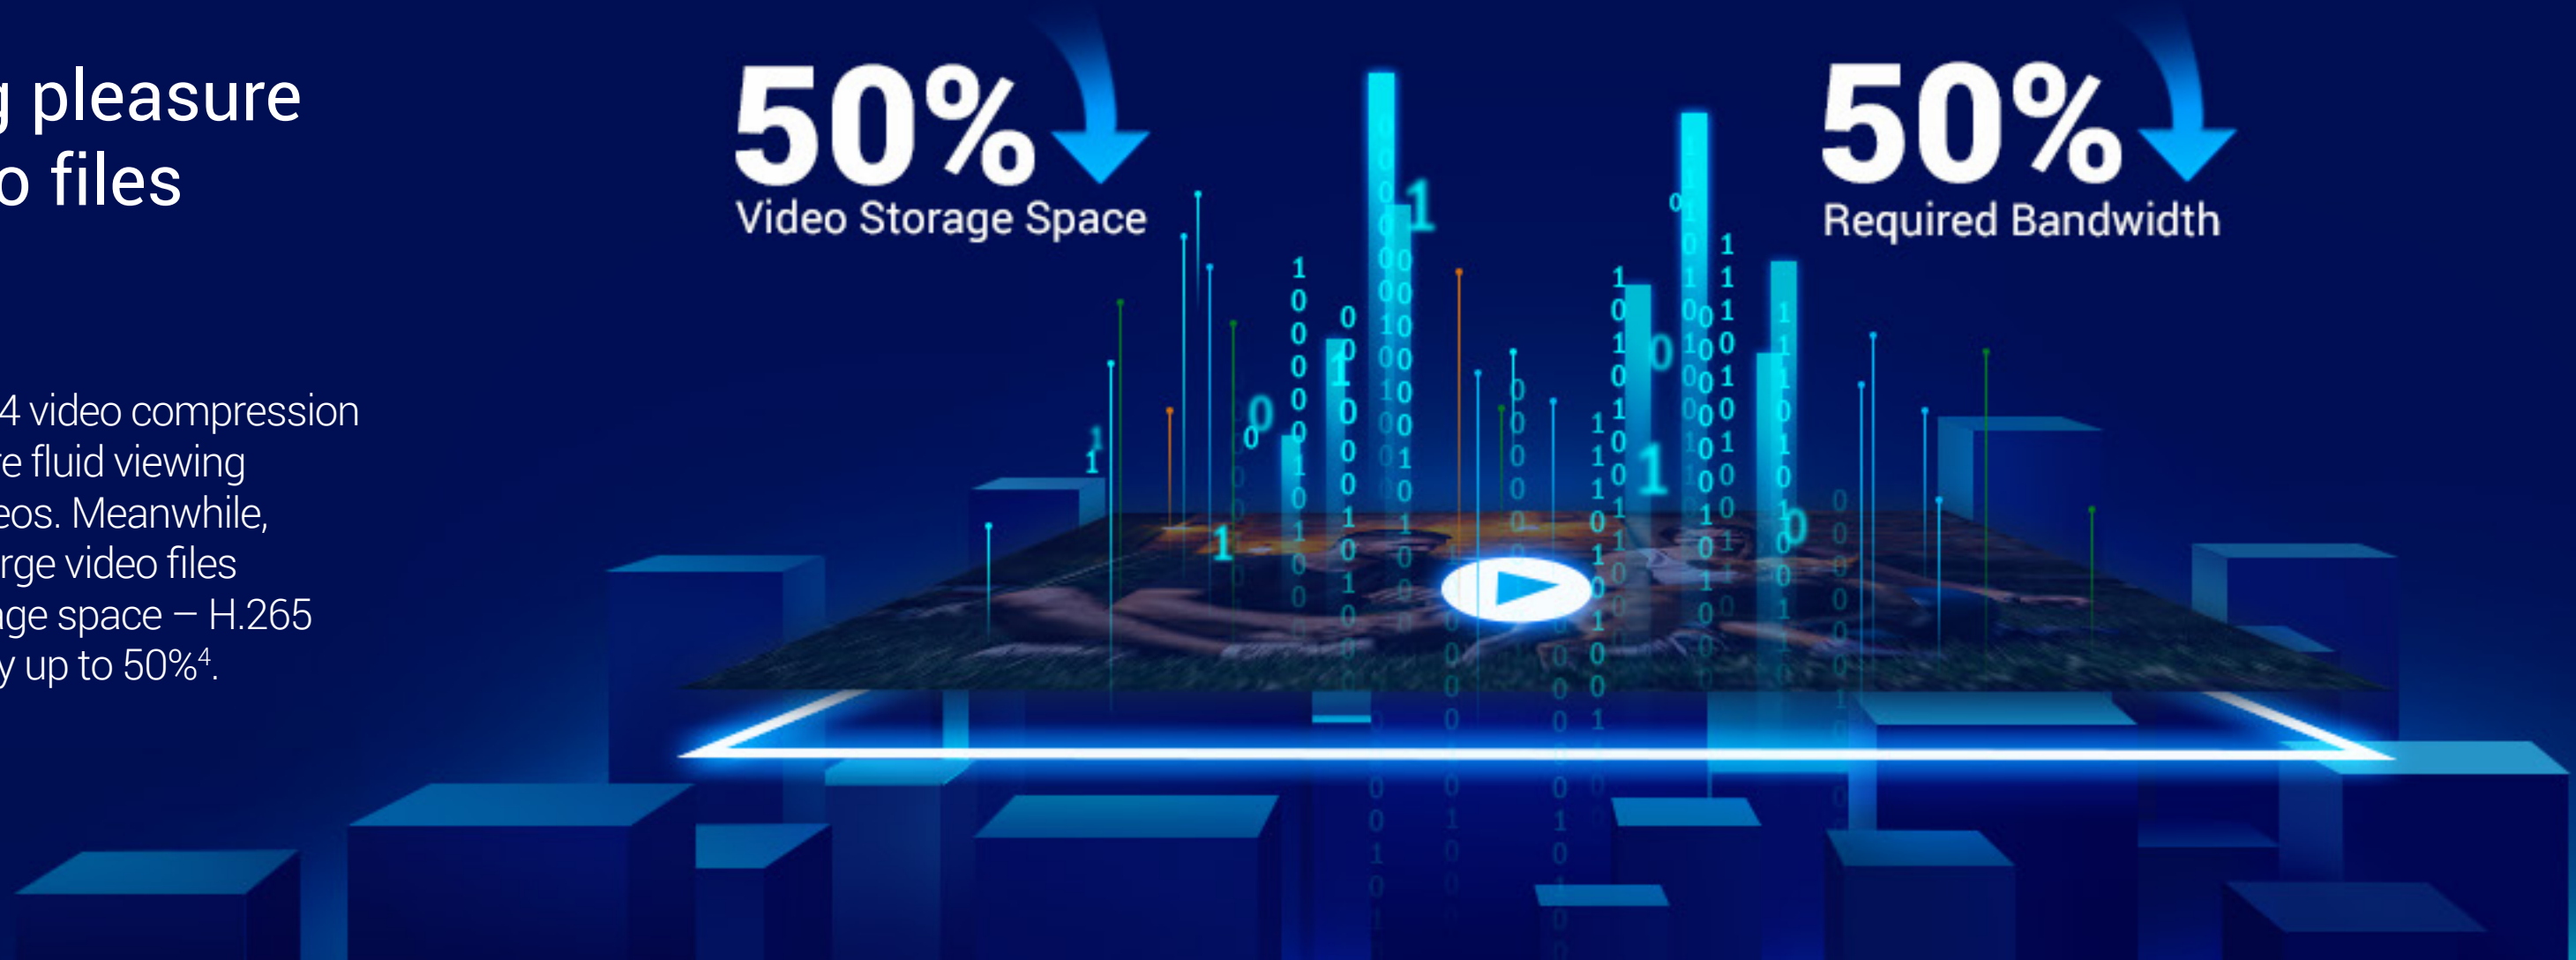

Enhanced viewing pleasure with smaller video files

Compared to the prevailing H.264 video compression technology, H.265 creates a more fluid viewing experience with recorded 2K videos. Meanwhile, you won't have to worry about large video files taking up too much of your storage space – H.265 technology reduces their sizes by up to 50%⁴.

50% ↓
Video Storage Space

50% ↓
Required Bandwidth