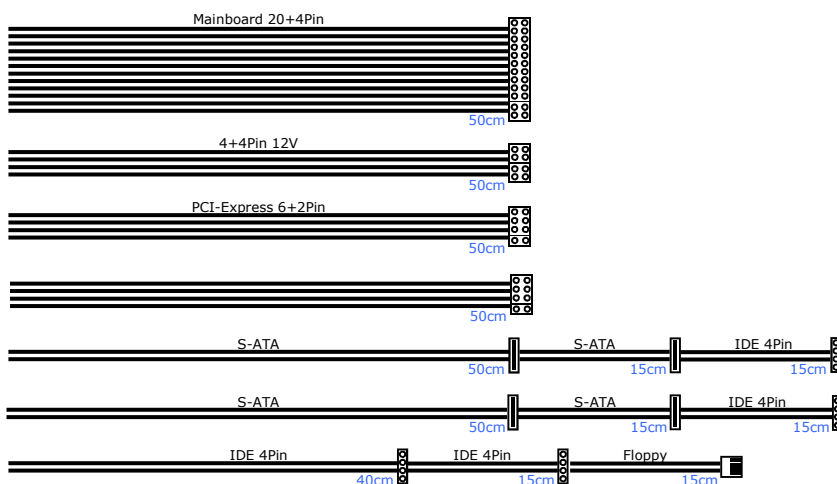

Specifications

Output	720W
Mainboard 20+4Pin	1x
4Pin/ 4+4Pin/ 8Pin 12V	-/•/-
PCI-Express 6+2Pin	2x
PCI-Express 6Pin	-
IDE 4Pin	4x
S-ATA	4x
Floppy	1x
Fan Monitoring	-
115/230V Input	•/•
PFC	Active
ATX-Standard	ATX 2.31
Fan Dimensions	120mm
Fan Control	Auto.
Noise Level	19-21dB
Cable Management	-
Protection Circuit	OVP, SCP, OPP, UVP, OS
PSU Dimensions (H/W/D)	86/150/140mm
Package Dimensions (H/W/D)	170/240/95mm
Weight (net)	1.41Kg
Weight (gross)	1.75Kg
Packing Units (VE/VPE/PAL)	1/10/280
Guarantee and Warranty	24 Months Guarantee
Article Number	88882119
EAN-Code	4260133126039
Scope of delivery	screws power cable manual cable ties
80+ Certificate	-

- = existing
- = non existing

Certification:

Connectors

AC Input		115-230V 47-63Hz					
DC Output		3.3V	5V	12V1	12V2	-12V	5Vsb
APS-720W	Max. Current	18A	15A	30A	30A	0.3A	3A
	Max. Combined Power	103W		670W		3.6W	15W
		720W					