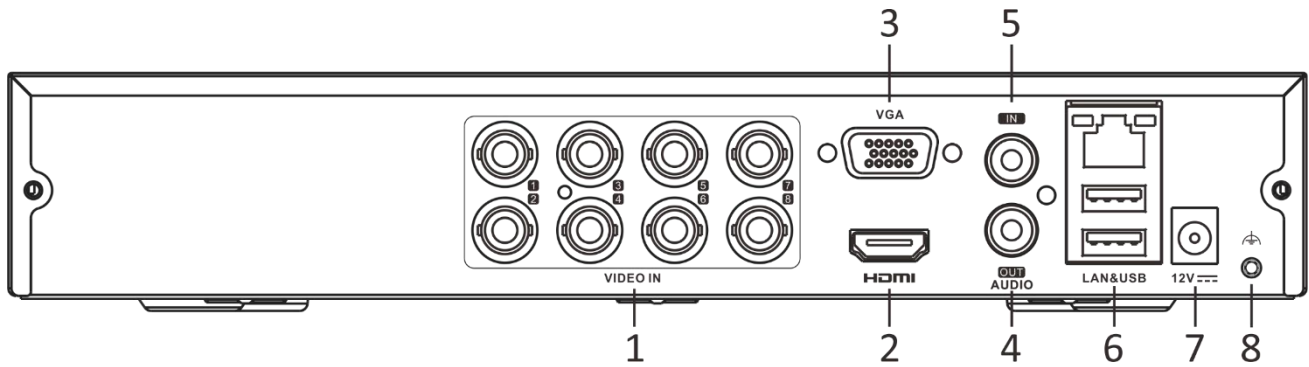

Physical Interface

No.	Description	No.	Description
1	Video and coaxial audio in	5	AUDIO IN, RCA connector
2	HDMI interface	6	LAN network interface and USB interface
3	VGA interface	7	12 VDC power input
4	AUDIO OUT, RCA connector	8	GND

Available Model

HWD-5108MH

Headquarters

No.555 Qianmo Road, Binjiang District,
Hangzhou 310051, China
T +86-571-8807-5998
www.hikvision.com

Follow us on social media to get the latest product and solution information.

Hikvision

HikvisionHQ

HikvisionHQ

Hikvision_Global

Hikvision
Corporate Channel

hikvisionhq