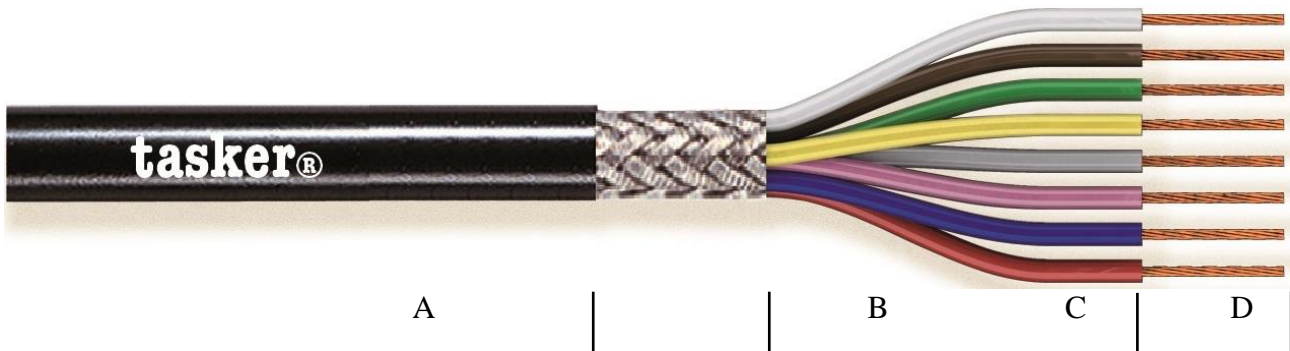

Technical Datasheet

tasker® C25022 CPR – 25x0,22 mm² Braided Shielded Cable

NOTE
CATEGORY
APPLICATIONS

The picture does not represent the real number of conductors
Braided Conductor Shielded Cable (See Data Network Catalogue)
Data transmission and Electronics

- A:** Black **Flame Retardant PVC** sheath.
Outer cable diam. Ø 10,00 (±0,20) mm.
- B:** Braided Shielding O.F.C. Tinned Copper covering 85%.
- C:** Cores Insulation with **Flame Retardant PVC**.
Core color code with DIN 47100 Standards.
Diam. Ø 1,20 (±0,20) mm.
- D:** Stranded O.F.C. Red Copper formation 7x0,20 mm.
Nom. Cross section 25x0,22 mm².