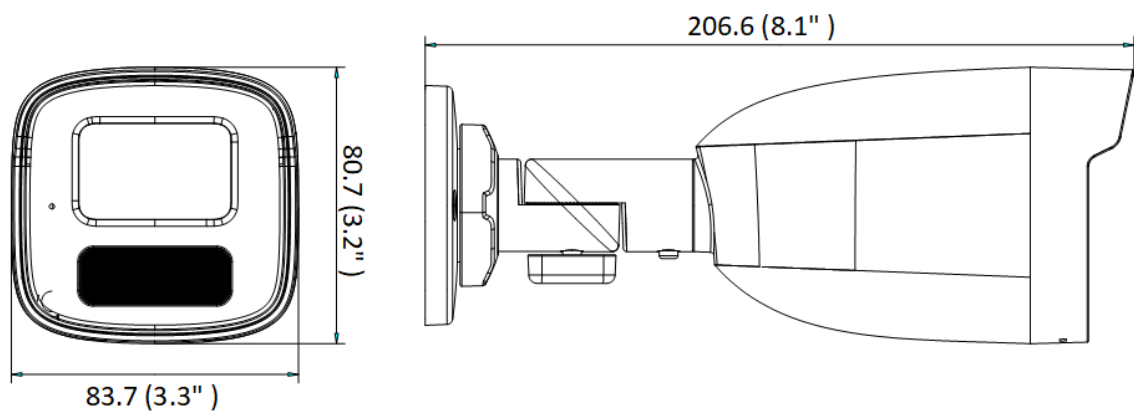

▪ Available Model

IPC-B449H (4/6 mm)

▪ Dimension

Unit: mm (inch)

▪ Accessory

▪ Optional

HIA-J101

Junction Box